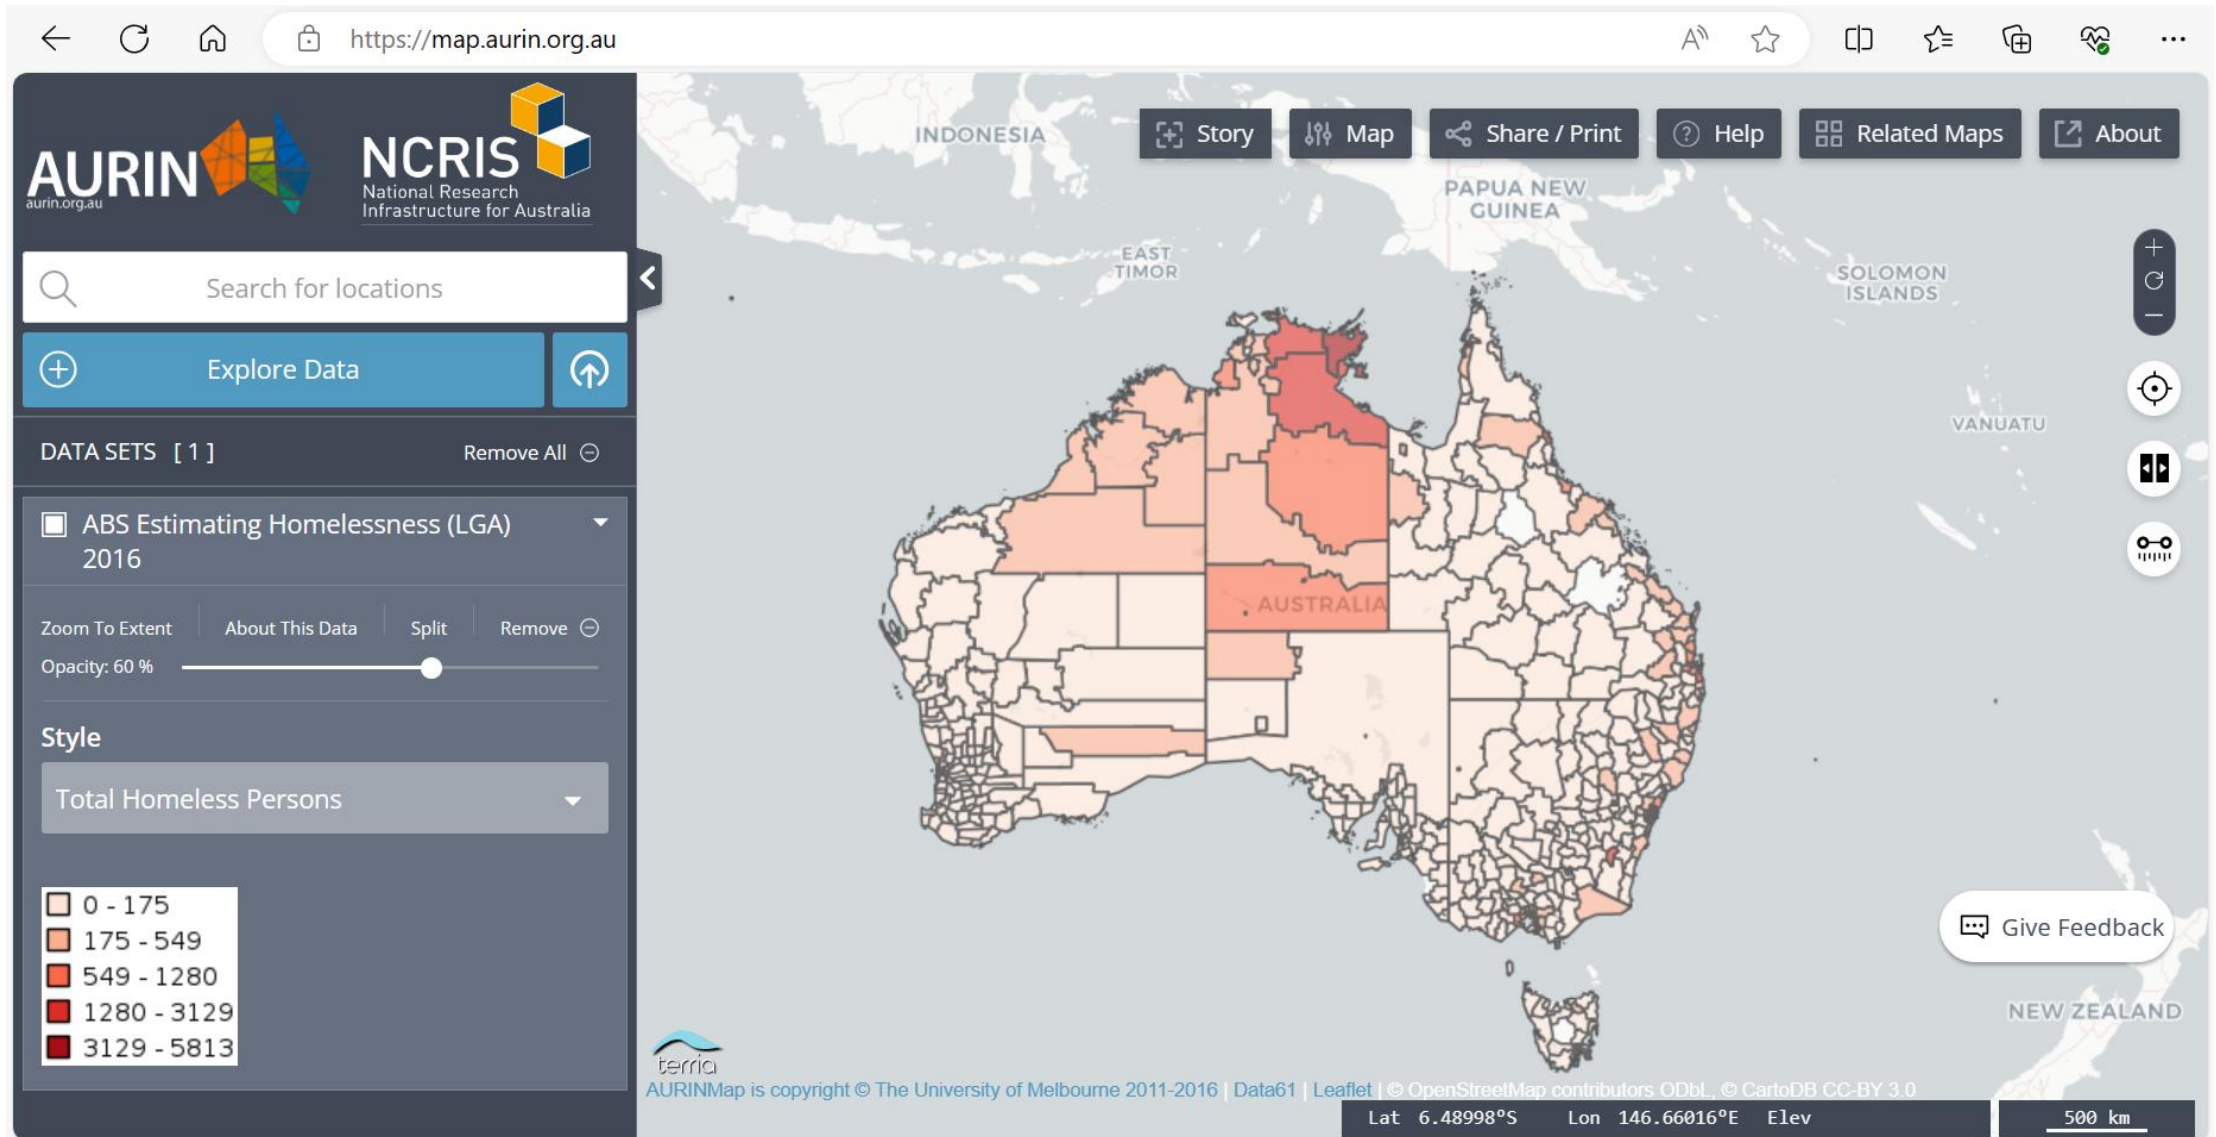

Melbourne – Aurin